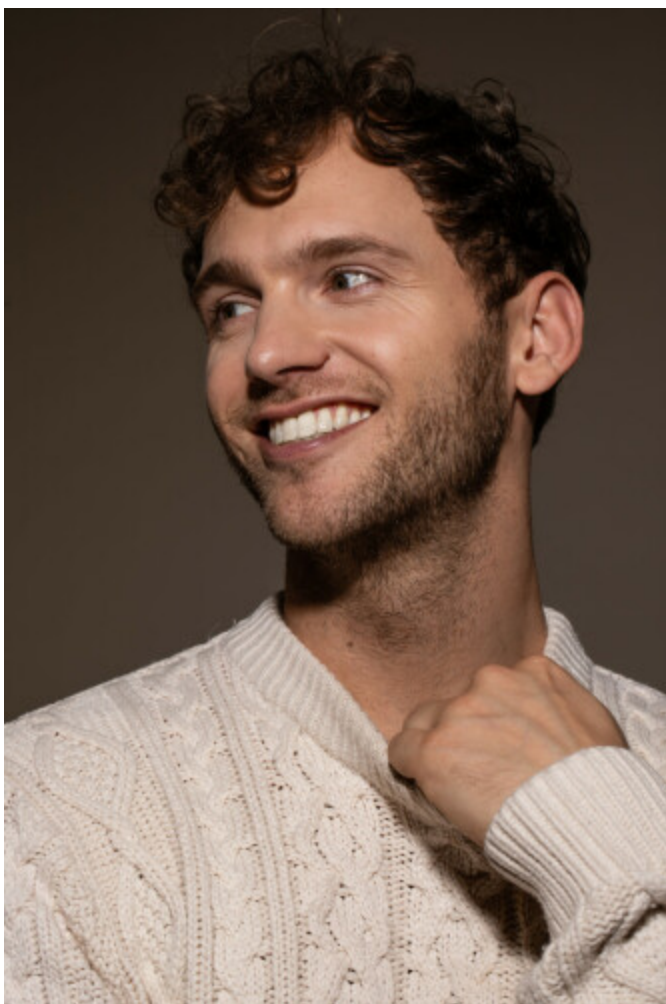

ZAZA Casting

info@zazacasting.nl

<https://zazacasting.nl>

Tel: 06 82 21 90 80

Mitchell (ID: 9967)

AGE & SIZES

Age: 36
Height: 181 cm
Confection: 46
Shoe size: 42

MORE DETAILS

Gender: Man
Eyes: Groen
Hair color: Donkerblond
Hair type: Krul
Skin complexion: Wit
Appearance features: Westers

UPDATE INFORMATION

Info update: 11-05-2022
Image update: 28-03-2022

View model on our website: <https://zazafamiliecasting.nl/en/models/9967>