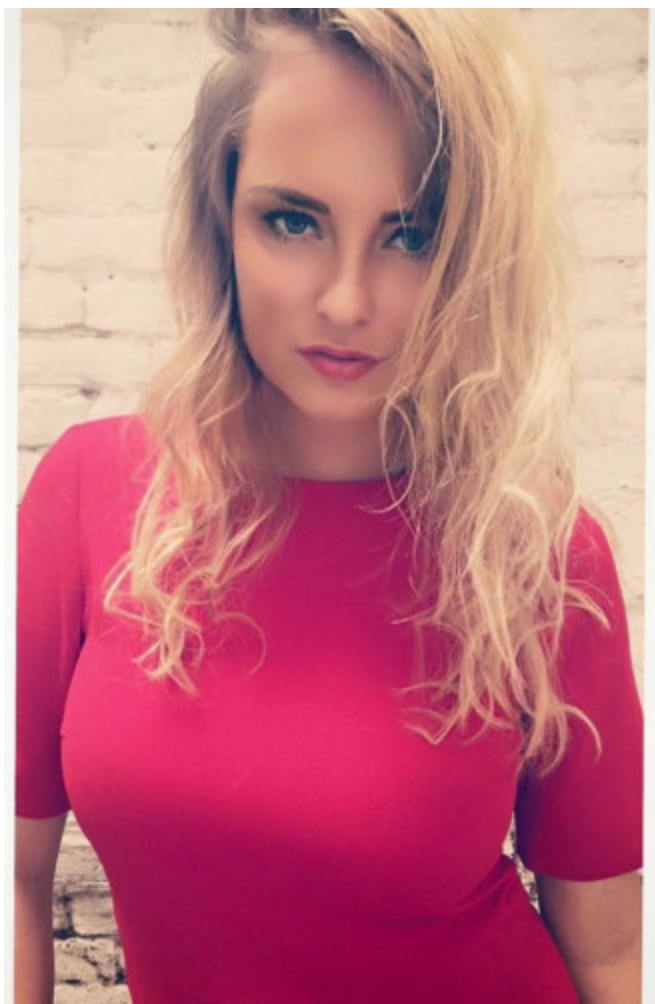

ZAZA Casting

info@zazacasting.nl

<https://zazacasting.nl>

Tel: 06 82 21 90 80

Sylvana (ID: 6191)

AGE & SIZES

Age: 31
Height: 173 cm
Confection: 36
Shoe size: 37

MORE DETAILS

Gender: Vrouw
Eyes: Groen
Hair color: Blond
Hair type: Slag
Skin complexion: Wit
Appearance features: Westers

UPDATE INFORMATION

Info update: 08-12-2016
Image update: 08-12-2016

View model on our website: <https://zazafamiliecasting.eu/en/models/6191>