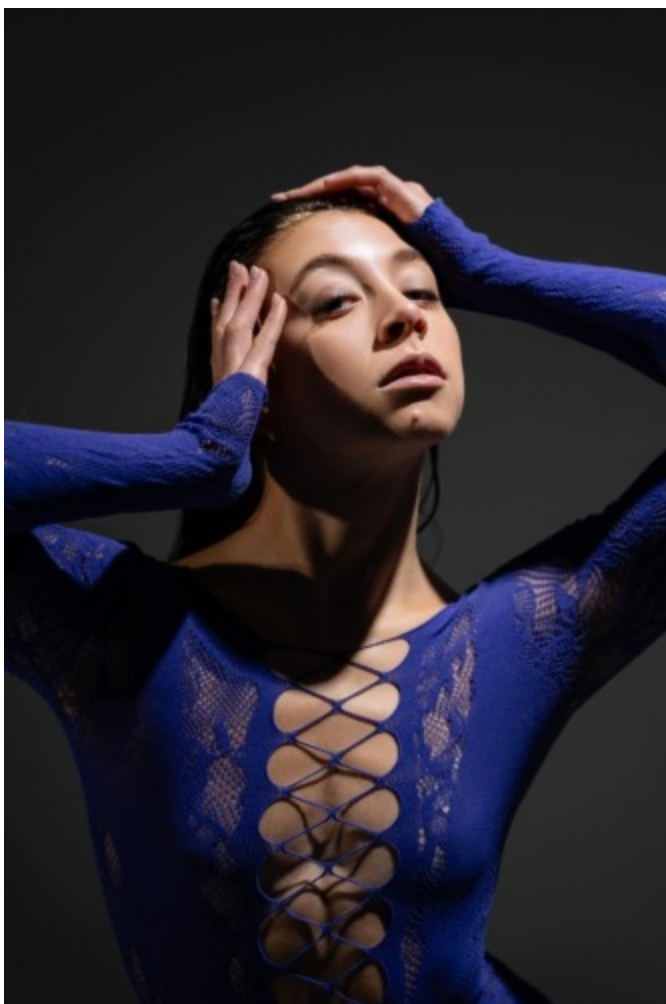

ZAZA Casting

info@zazacasting.nl

<https://zazacasting.nl>

Tel: 06 82 21 90 80

Elsa (ID: 27161)

AGE & SIZES

Age: 26
Height: 157 cm
Confection: 34
Shoe size: 36

MORE DETAILS

Gender: Vrouw
Eyes: Bruin
Hair color: Bruin
Hair type: Krul
Skin complexion: Wit
Appearance features: Westers

UPDATE INFORMATION

Info update: 29-10-2025
Image update: 22-10-2025

View model on our website: <https://zazafamiliecasting.com/en/models/27161>