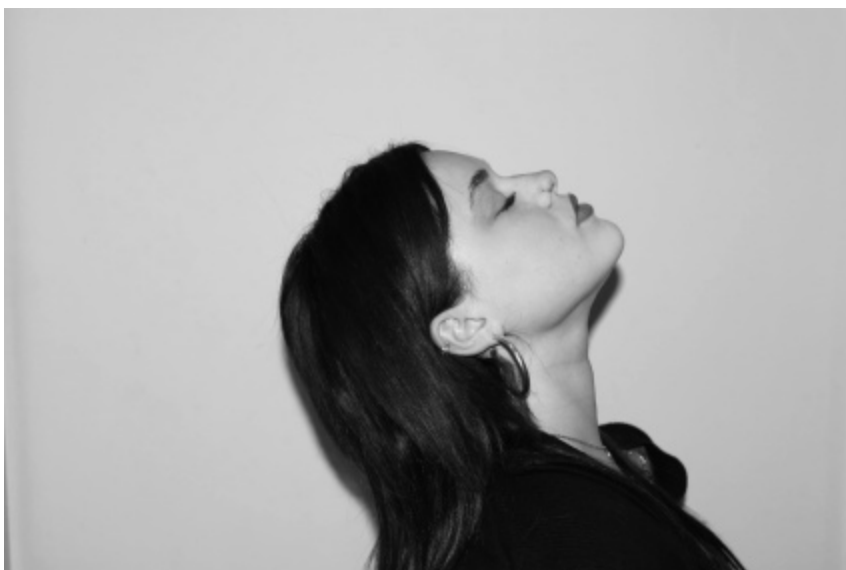

ZAZA Casting

info@zazacasting.nl

<https://zazacasting.nl>

Tel: 06 82 21 90 80

Elise (ID: 26282)

AGE & SIZES

Age: 21
Height: 154 cm
Confection: 36
Shoe size: 37

MORE DETAILS

Gender: Vrouw
Eyes: Groen
Hair color: Bruin
Hair type: Stijl
Skin complexion: Wit
Appearance features: Westers

UPDATE INFORMATION

Info update: 02-06-2025
Image update: 02-06-2025

View model on our website: <https://zazafamiliecasting.com/en/models/26282>