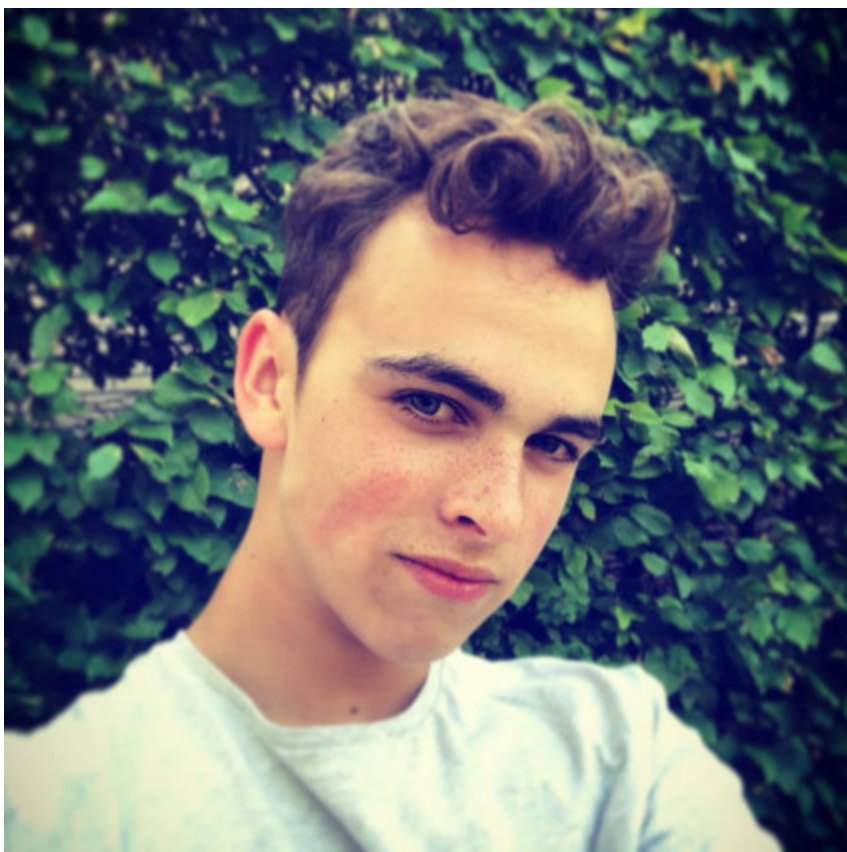

ZAZA Casting

info@zazacasting.nl

<https://zazacasting.nl>

Tel: 06 82 21 90 80

toon (ID: 2408)

AGE & SIZES

Age: 22
Height: 165 cm
Confection: 152
Shoe size: 39

MORE DETAILS

Gender: Man
Eyes: Blauw
Hair color: Bruin
Hair type: Krul
Skin complexion: Wit
Appearance features: Westers

UPDATE INFORMATION

Info update: 12-02-2019
Image update: 12-02-2019

View model on our website: <https://zazafamiliecasting.eu/en/models/2408>