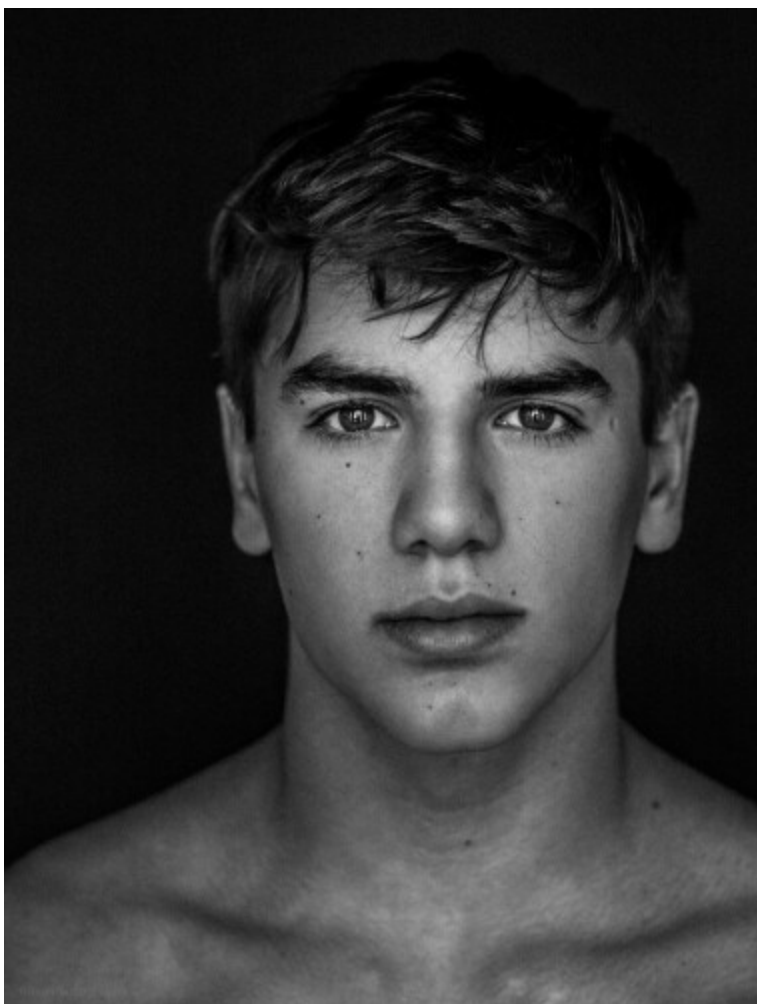

## Senn (ID: 19421)

### AGE & SIZES

Age: 16  
Height: 172 cm  
Confection: M,L  
Shoe size: 42

### MORE DETAILS

Gender: Man  
Eyes: Groen  
Hair color: Bruin  
Hair type: Stijl  
Skin complexion: Wit  
Appearance features: Westers