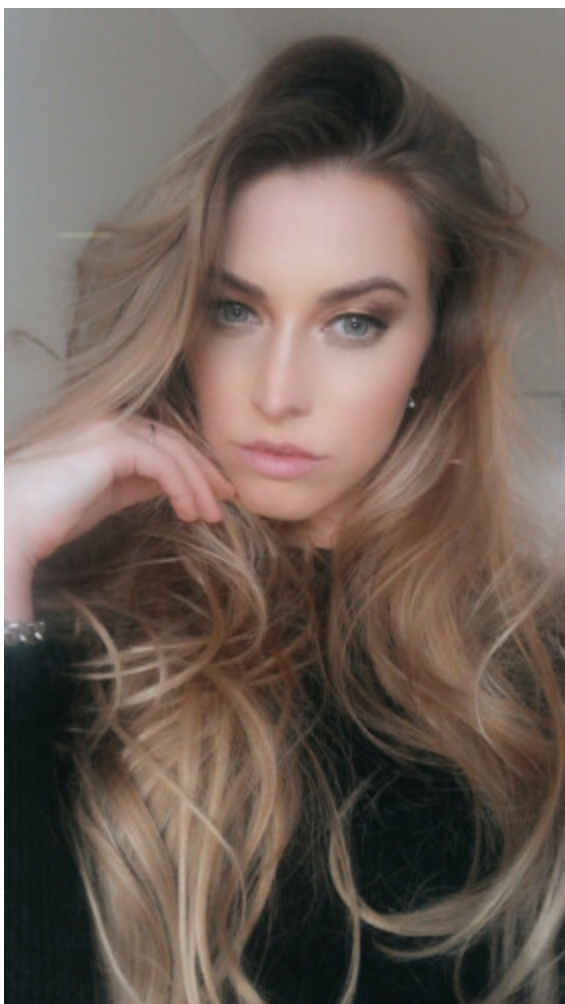

ZAZA Casting

info@zazacasting.nl

<https://zazacasting.nl>

Tel: 06 82 21 90 80

Simone (ID: 19164)

AGE & SIZES

Age: 35
Height: 168 cm
Confection: 36
Shoe size: 38

MORE DETAILS

Gender: Vrouw
Eyes: Blauw
Hair color: Blond
Hair type: Slag
Skin complexion: Wit
Appearance features: Westers

UPDATE INFORMATION

Info update: 29-06-2024
Image update: 07-04-2022

View model on our website: <https://zazafamiliecasting.com/en/models/19164>