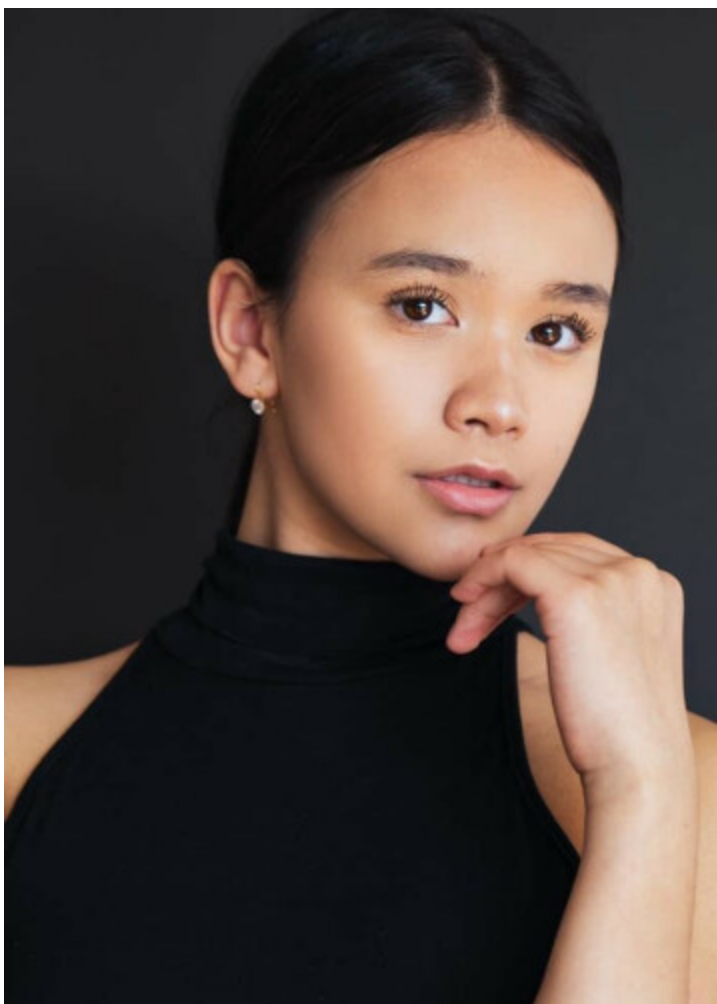

## Emily (ID: 16910)

### AGE & SIZES

Age: 20  
Height: 160 cm  
Confection: 164  
Shoe size: 39

### MORE DETAILS

Gender: Vrouw  
Eyes: Bruin  
Hair color: Bruin  
Hair type: Stijl  
Skin complexion: Getint  
Appearance features: Aziatisch