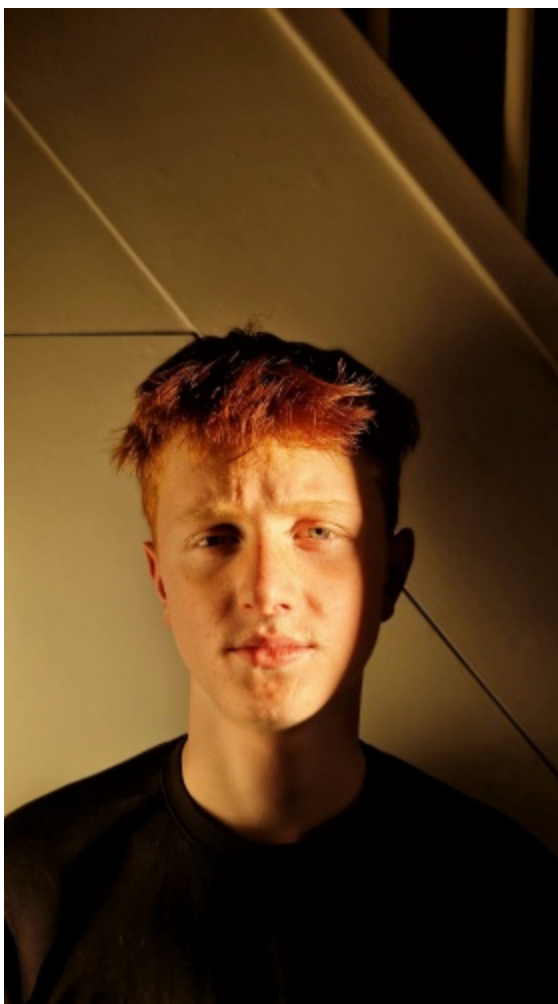

ZAZA Casting

info@zazacasting.nl

<https://zazacasting.nl>

Tel: 06 82 21 90 80

Mats (ID: 14165)

AGE & SIZES

Age: 14
Height: 186 cm
Confection: 176,S
Shoe size: 43

MORE DETAILS

Gender: Man
Eyes: Blauw
Hair color: Rood
Hair type: Slag
Skin complexion: Wit
Appearance features: Westers

UPDATE INFORMATION

Info update: 11-09-2025
Image update: 11-09-2025

View model on our website: <https://zazafamiliecasting.com/en/models/14165>