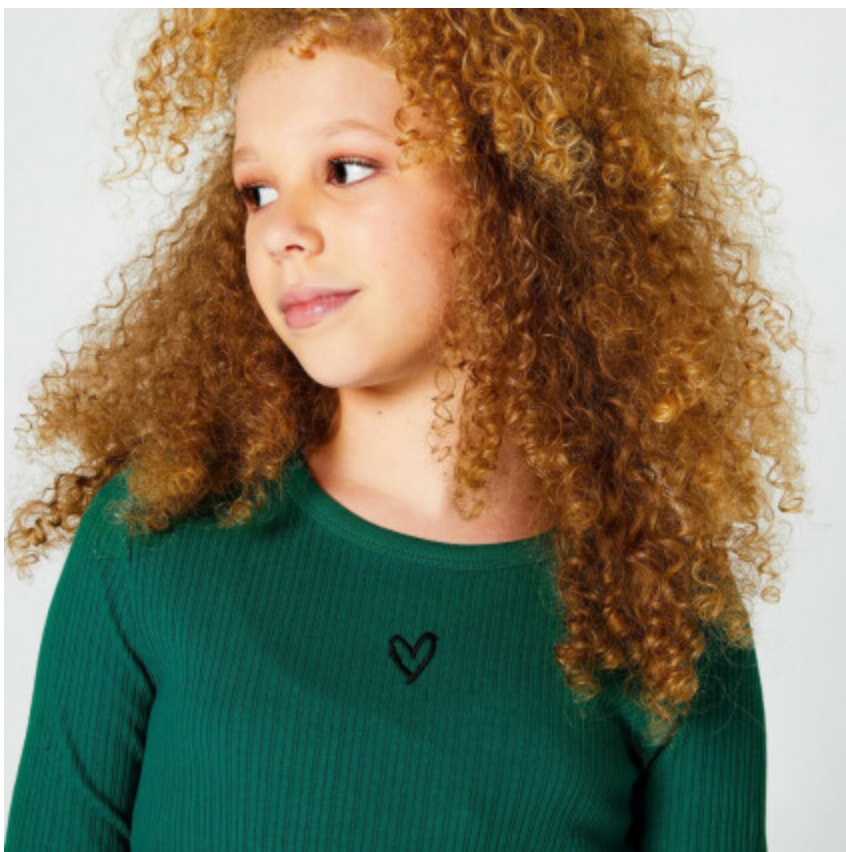

## Lulu (ID: 1144)

### AGE & SIZES

Age: 16  
Height: 164 cm  
Confection: 164,170  
Shoe size: 38

### MORE DETAILS

Gender: Vrouw  
Eyes: Bruin  
Hair color: Blond  
Hair type: Krul  
Skin complexion: Wit  
Appearance features: Westers